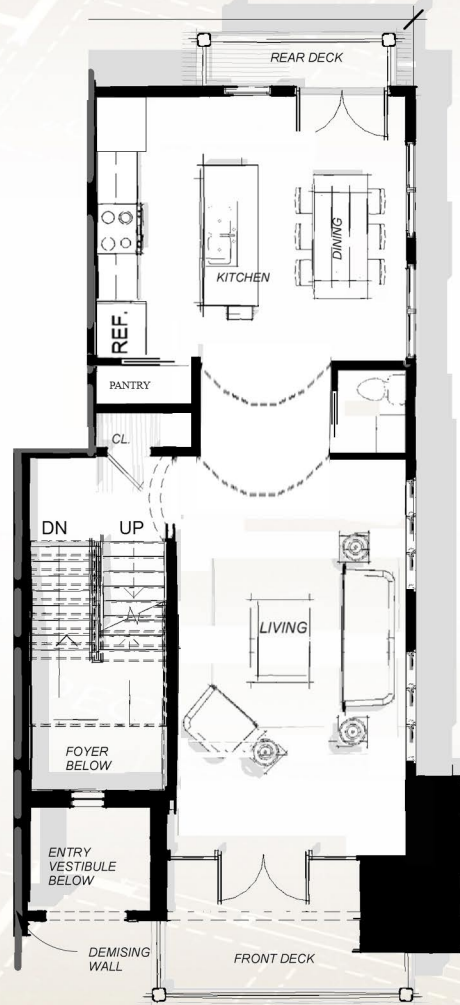

Nested Duet - Unit B

Terrace Level

Main Level

(829 SF HEATED)

Upper Level

(924 SF HEATED)