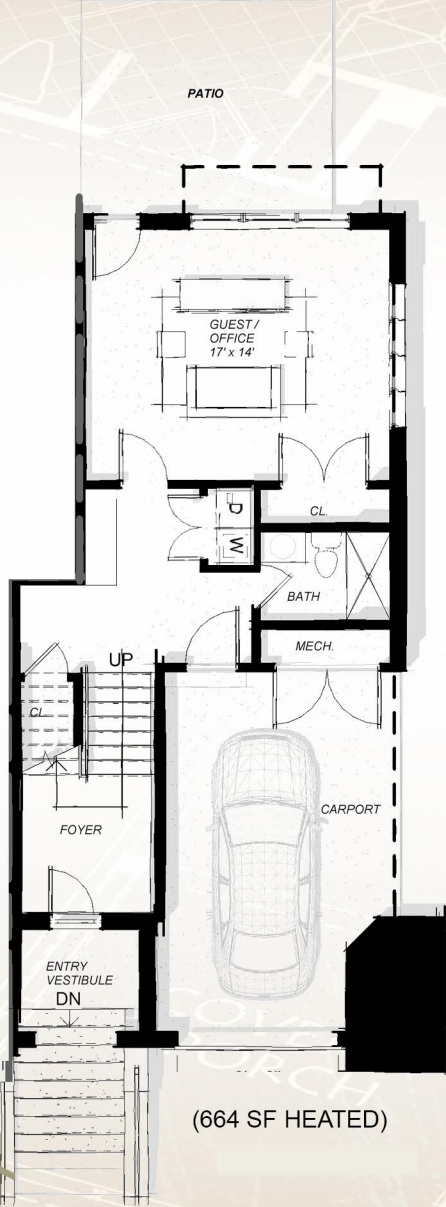

Nested Duet - Unit B

Terrace Level

Main Level

(829 SF HEATED)

Upper Level

(924 SF HEATED)