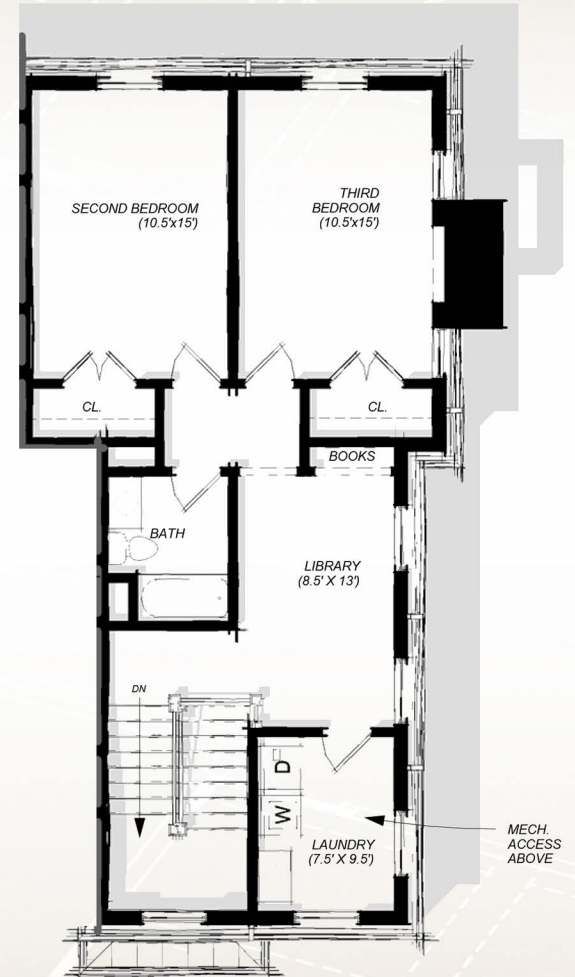

Classic Duet - Unit B

Terrace Level
PATIO

(825 SF HEATED)

Main Level

(846 SF HEATED)

Upper Level

(830 SF HEATED)