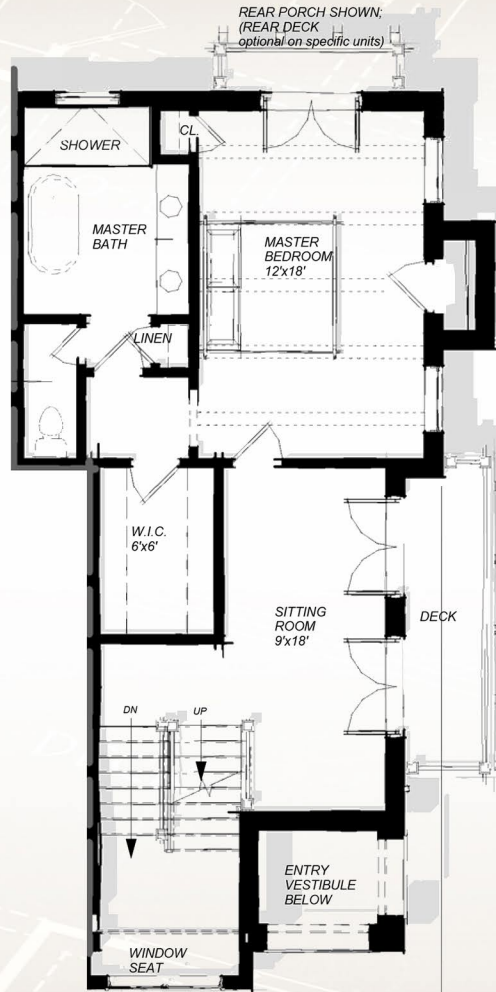

Classic Duet - Unit B

Terrace Level
PATIO

(825 SF HEATED)

Main Level

(846 SF HEATED)

Upper Level

(830 SF HEATED)