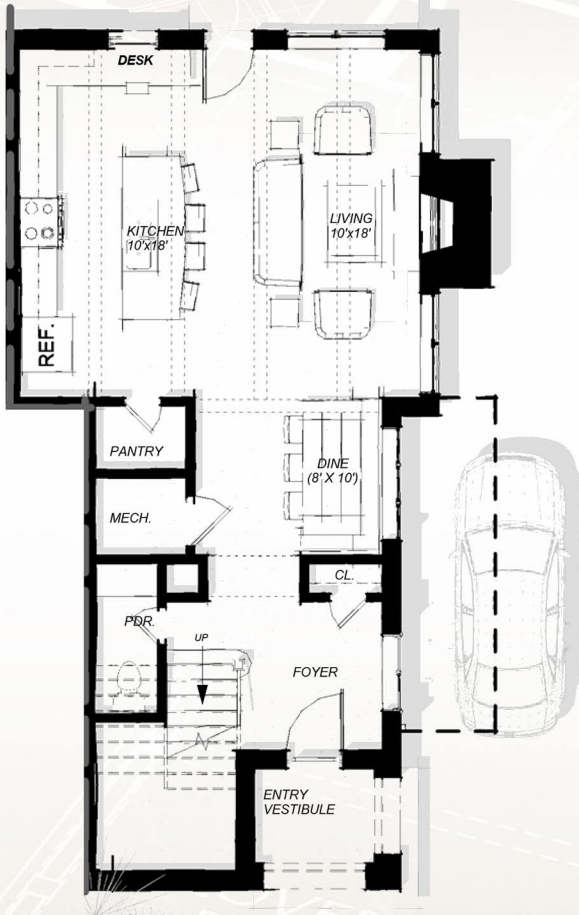

Classic Duet - Unit B

Terrace Level
PATIO

(825 SF HEATED)

Main Level

(846 SF HEATED)

Upper Level

(830 SF HEATED)