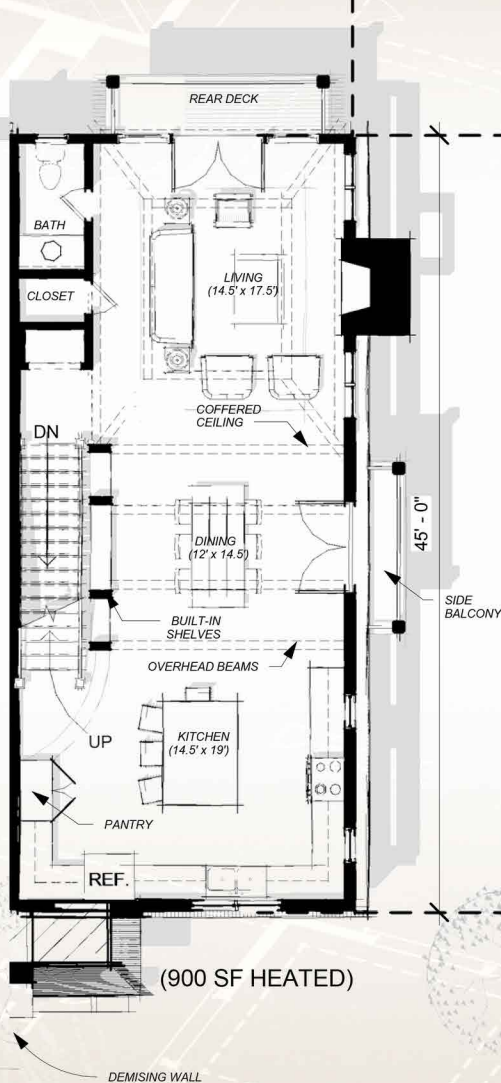

Winged Duet - Unit B

Terrace Level

Main Level

Upper Level

Attic Level

Lots 5 & 16

3 BR / 3.1 BA - 2,759 SF HEATED