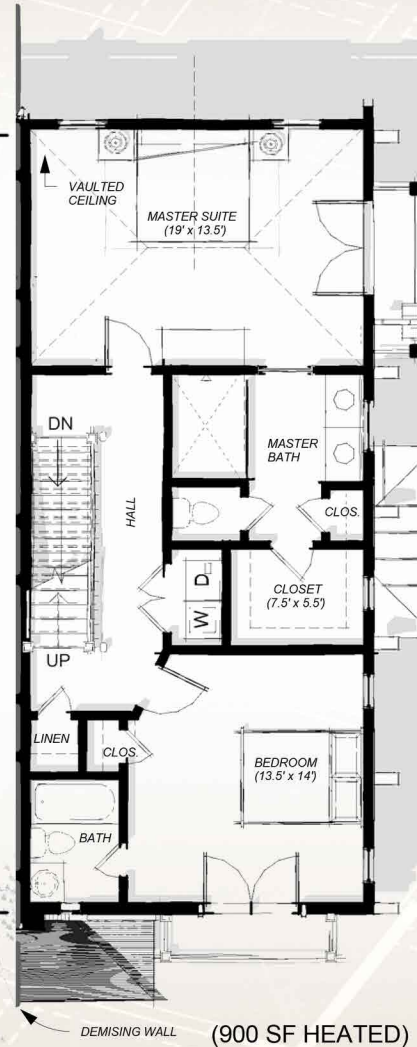

Winged Duet - Unit B

Terrace Level

Main Level

Upper Level

Attic Level

Lots 5 & 16

3 BR / 3.1 BA - 2,759 SF HEATED