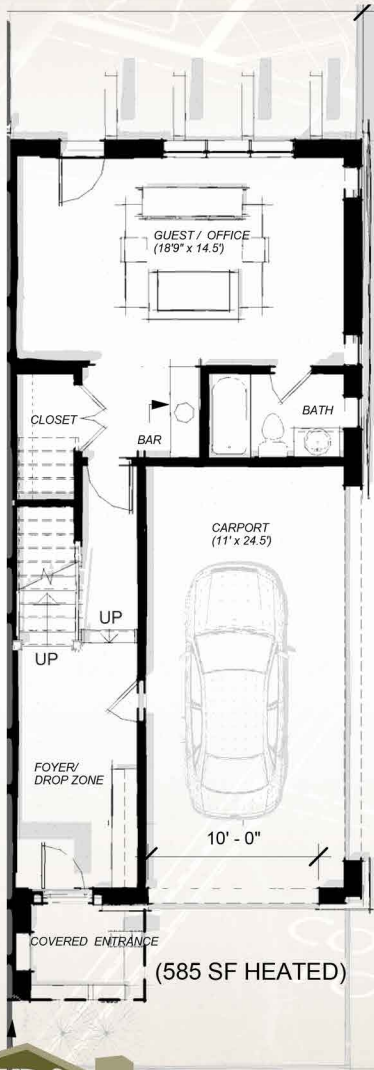

Winged Duet - Unit B

Terrace Level

Main Level

Upper Level

Attic Level

Lots 5 & 16

3 BR / 3.1 BA - 2,759 SF HEATED