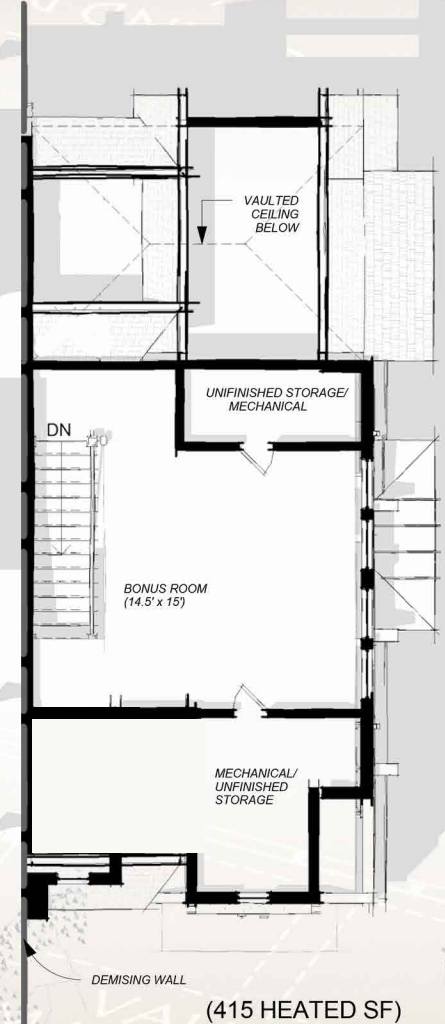

Winged Duet - Unit B

Terrace Level

Main Level

Upper Level

Attic Level

Lots 5 & 16

3 BR / 3.1 BA - 2,759 SF HEATED